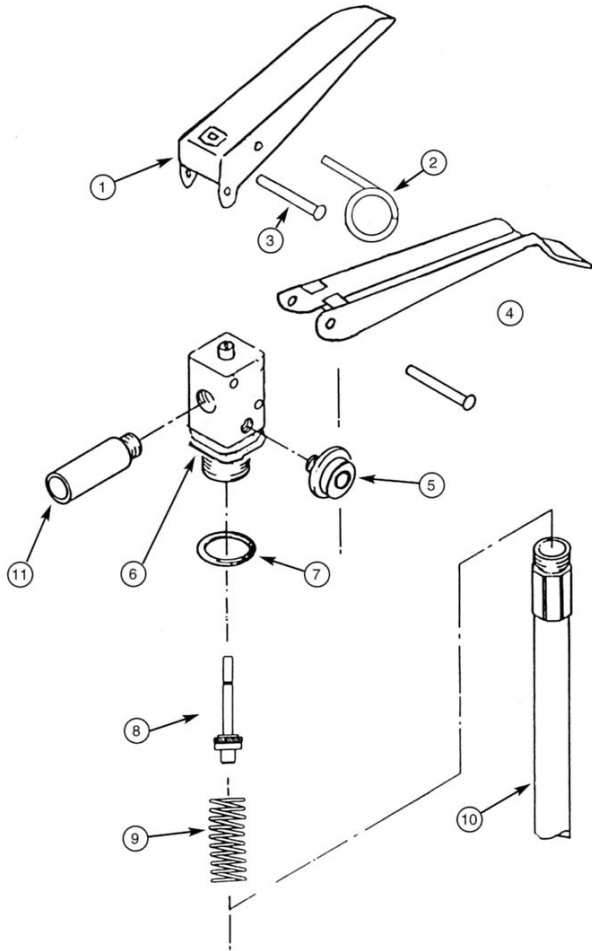

**Strike First
Corporation
of America**

PARTS for 2.5 lb. Fire Extinguishers ABC

Valve Assembly Parts for 2.5 lb.

PARTS for Fire Extinguisher

Model. #	Part Name	Models Used On	✓
Valve Assembly Parts for 2.5 lb. ABC			
SF110414	Top Lever (Rivet Not Included) (1)	2.5 ABC	
SF110236	Stainless Steel Pull Pin (2)	2.5 ABC	
SF110803	Handle Rivet (3)	2.5 ABC	
SF110396	Carry Handle (4)	2.5 ABC	
SF150PSI	Pressure Gauge (5)	2.5 ABC	
SF110688	Valve Body (6)	2.5 ABC	
SF110345	O-Ring .115 (7)	2.5 ABC	
SF110427	Valve Stem Assembly (8)	2.5 ABC	
SF110230	Spring (9)	2.5 ABC	
SF110947	Syphon Tube Assembly (10)	2.5 ABC	
SF110999	Fixed Nozzle (11)	2.5 ABC	
SF78	Recharging Adaptor (not shown)	2.5 ABC	